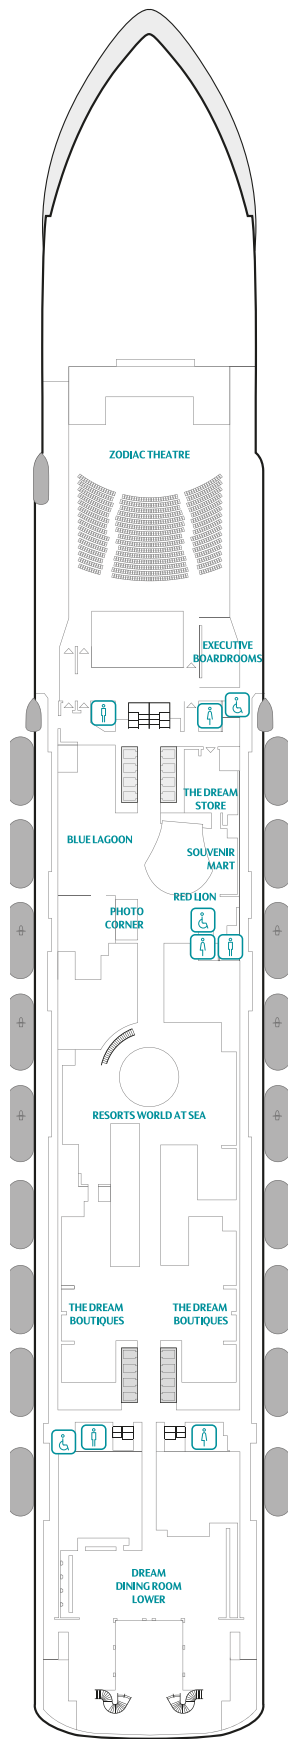

DECK 7

Main Theatre, Executive Boardrooms, Restaurants & Retail Venues