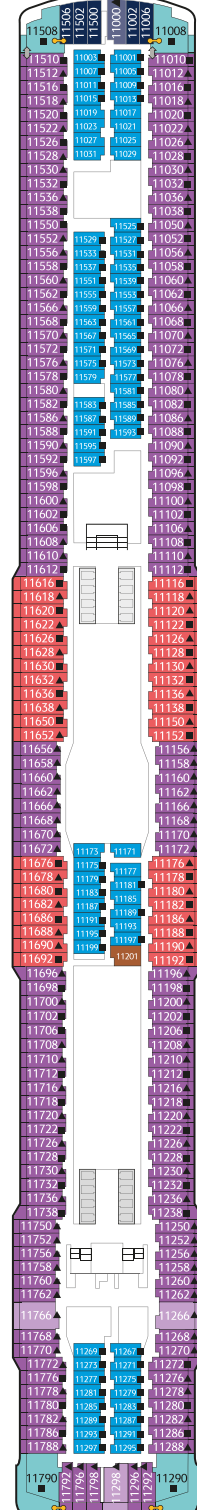

- Balcony Deluxe Stateroom
- Balcony Deluxe Stateroom (Accessible)
- Balcony Stateroom
- Balcony Stateroom (Accessible)

- Oceanview Stateroom
- Oceanview Stateroom (Accessible)
- Interior Stateroom
- Interior Stateroom (Accessible)

- ▲ Third person occupancy available
- Up to four persons occupancy available
- ↕ Connecting stateroom
- 🔗 Adjoining Stateroom

DECK 13

Suites, Balcony Deluxe, Balcony, Oceanview & Interior Staterooms

DECK 12

Suites, Balcony Deluxe, Balcony, Oceanview & Interior Staterooms

DECK 11

Suites, Balcony Deluxe, Balcony, Oceanview & Interior Staterooms

DECK 10

Suites, Balcony Deluxe, Balcony, Oceanview & Interior Staterooms

DECK 9

Suites, Balcony Deluxe, Balcony, Oceanview & Interior Staterooms, Helipad