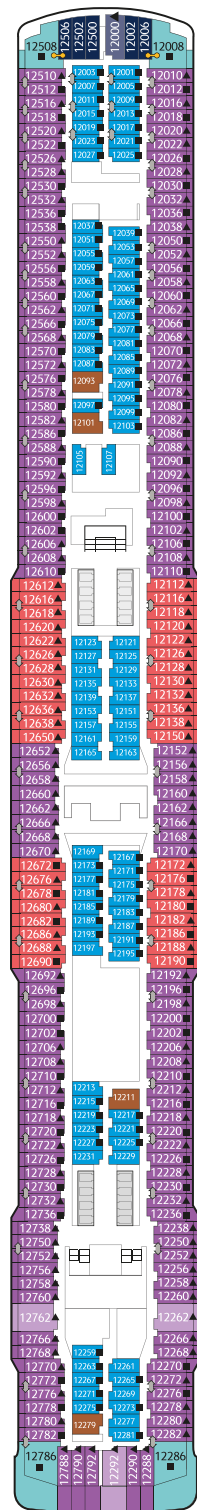

- Balcony Deluxe Stateroom
- Balcony Deluxe Stateroom (Accessible)
- Balcony Stateroom
- Balcony Stateroom (Accessible)

- Oceanview Stateroom
- Oceanview Stateroom (Accessible)
- Interior Stateroom
- Interior Stateroom (Accessible)

- ▲ Third person occupancy available
- Up to four persons occupancy available
- ↕ Connecting stateroom
- 🔗 Adjoining Stateroom

DECK 13

Suites, Balcony Deluxe, Balcony, Oceanview & Interior Staterooms

DECK 12

Suites, Balcony Deluxe, Balcony, Oceanview & Interior Staterooms

DECK 11

Suites, Balcony Deluxe, Balcony, Oceanview & Interior Staterooms

DECK 10

Suites, Balcony Deluxe, Balcony, Oceanview & Interior Staterooms

DECK 9

Suites, Balcony Deluxe, Balcony, Oceanview & Interior Staterooms, Helipad