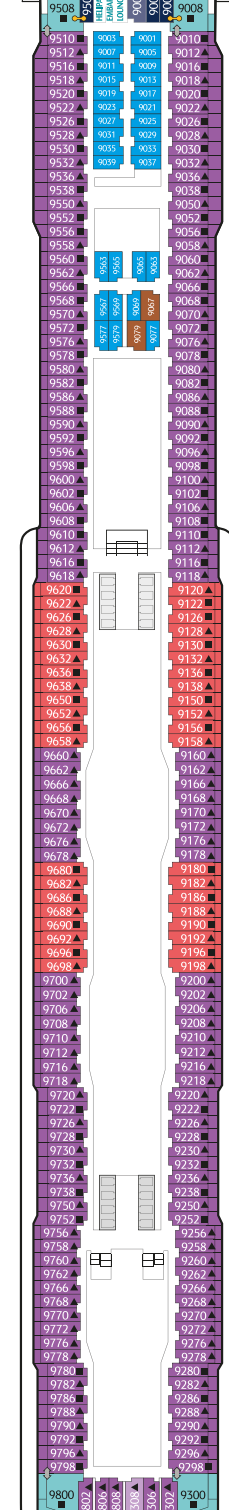

- Balcony Deluxe Stateroom
- Balcony Deluxe Stateroom (Accessible)
- Balcony Stateroom
- Balcony Stateroom (Accessible)

- Oceanview Stateroom
- Oceanview Stateroom (Accessible)
- Interior Stateroom
- Interior Stateroom (Accessible)

- ▲ Third person occupancy available
- Up to four persons occupancy available
- ↕ Connecting stateroom
- 🔗 Adjoining Stateroom

DECK 13

Suites, Balcony Deluxe, Balcony, Oceanview & Interior Staterooms

DECK 12

Suites, Balcony Deluxe, Balcony, Oceanview & Interior Staterooms

DECK 11

Suites, Balcony Deluxe, Balcony, Oceanview & Interior Staterooms

DECK 10

Suites, Balcony Deluxe, Balcony, Oceanview & Interior Staterooms

DECK 9

Suites, Balcony Deluxe, Balcony, Oceanview & Interior Staterooms, Helipad