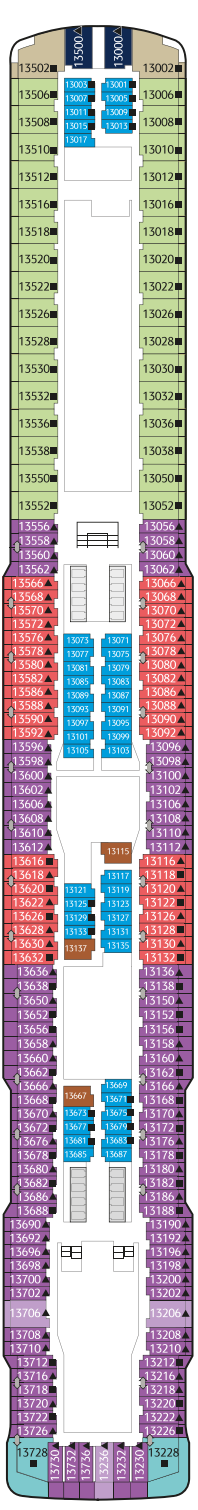

- Balcony Deluxe Stateroom
- Balcony Deluxe Stateroom (Accessible)
- Balcony Stateroom
- Balcony Stateroom (Accessible)

- Oceanview Stateroom
- Oceanview Stateroom (Accessible)
- Interior Stateroom
- Interior Stateroom (Accessible)

- ▲ Third person occupancy available
- Up to four persons occupancy available
- ↕ Connecting stateroom
- 🔗 Adjoining Stateroom

DECK 13

Suites, Balcony Deluxe, Balcony, Oceanview & Interior Staterooms

DECK 12

Suites, Balcony Deluxe, Balcony, Oceanview & Interior Staterooms

DECK 11

Suites, Balcony Deluxe, Balcony, Oceanview & Interior Staterooms

DECK 10

Suites, Balcony Deluxe, Balcony, Oceanview & Interior Staterooms

DECK 9

Suites, Balcony Deluxe, Balcony, Oceanview & Interior Staterooms, Helipad