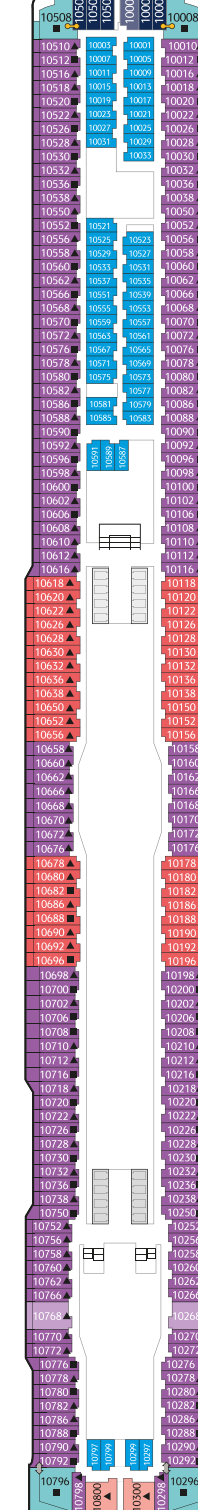

- Balcony Deluxe Stateroom
- Balcony Deluxe Stateroom (Accessible)
- Balcony Stateroom
- Balcony Stateroom (Accessible)

- Oceanview Stateroom
- Oceanview Stateroom (Accessible)
- Interior Stateroom
- Interior Stateroom (Accessible)

- ▲ Third person occupancy available
- Up to four persons occupancy available
- ↕ Connecting stateroom
- 🔗 Adjoining Stateroom

DECK 13

Suites, Balcony Deluxe, Balcony, Oceanview & Interior Staterooms

DECK 12

Suites, Balcony Deluxe, Balcony, Oceanview & Interior Staterooms

DECK 11

Suites, Balcony Deluxe, Balcony, Oceanview & Interior Staterooms

DECK 10

Suites, Balcony Deluxe, Balcony, Oceanview & Interior Staterooms

DECK 9

Suites, Balcony Deluxe, Balcony, Oceanview & Interior Staterooms, Helipad